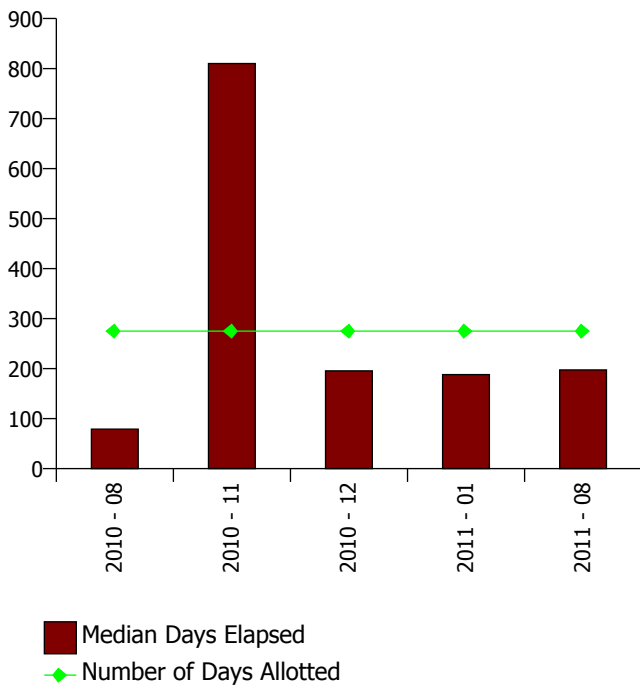

Median Review Time to Issue a Permit From 08/01/2010 to 08/31/2011

Agricultural Certification - New

Without Hearing		
Date	Median Days Elapsed	Days Allotted
August, 2010	79.00	275
November, 2010	810.00	275
December, 2010	195.50	275
January, 2011	188.00	275
August, 2011	197.50	275

With Hearing		
Date	Median Days Elapsed	Days Allotted
April, 2011	236.00	640