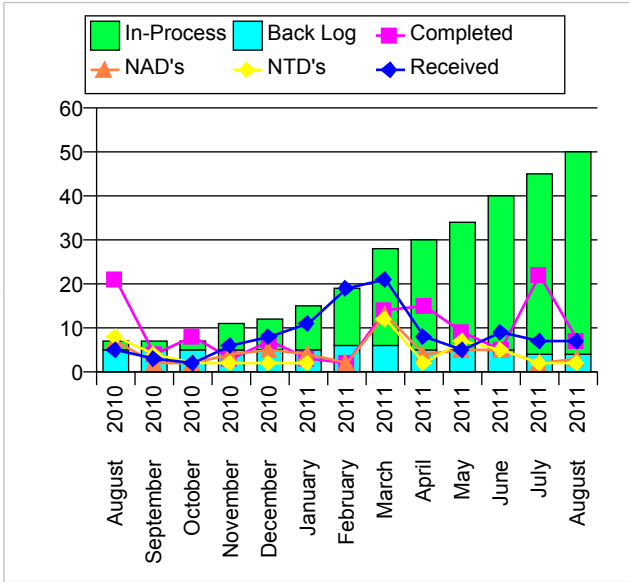

# Water Allocation Permitting Agriculture Dashboard

## Water Allocation Current Permit Workload From 08/01/2010 to 08/31/2011