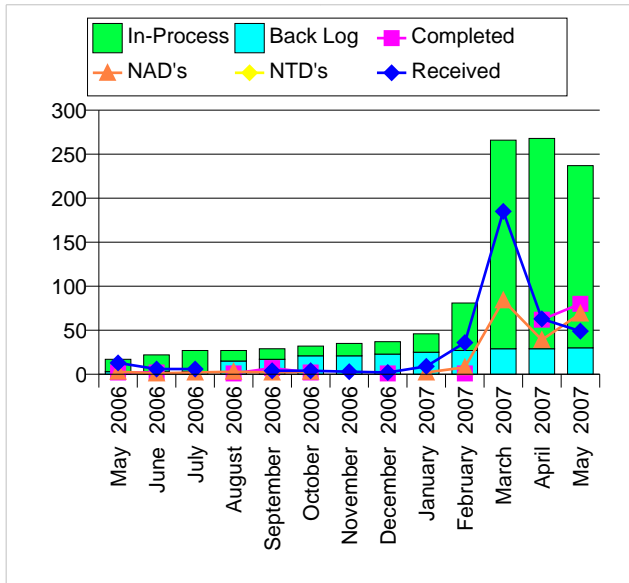

Physical Connection Permitting Dashboard as of 6/1/07

Physical Connection Permit Workload From 05/01/2006 to 05/31/2007

Physical Connection Permit Workload Details From 05/01/2006 to 05/31/2007

Month	In-Process	Back Log	Completed	Received	NAD's	NTD's
May 2006	14	3	2	13	3	0
June 2006	19	3	2	6	1	0
July 2006	24	3	0	6	2	0
August 2006	12	15	1	0	3	0
September 2006	12	17	7	4	2	0
October 2006	11	21	2	4	3	0
November 2006	14	21	0	3	0	0
December 2006	14	23	1	2	0	0
January 2007	21	25	0	9	2	0
February 2007	54	27	1	36	8	0
March 2007	237	29	0	185	84	0
April 2007	239	29	62	63	39	0
May 2007	207	30	80	49	69	0

Number of Pending Permit Applications in Each Step as of 6/1/07

Number of Pending Permit Applications in Each Step as of 6/1/07

Task*	Number of Permits
Received Application	281
Admin Review	0
Pending NAD Response	174
Pending Tech Review	47
Tech Review	0
Pending NTD Response	1
Pending Public Input	0
In Public Input	0
Pending Final	19