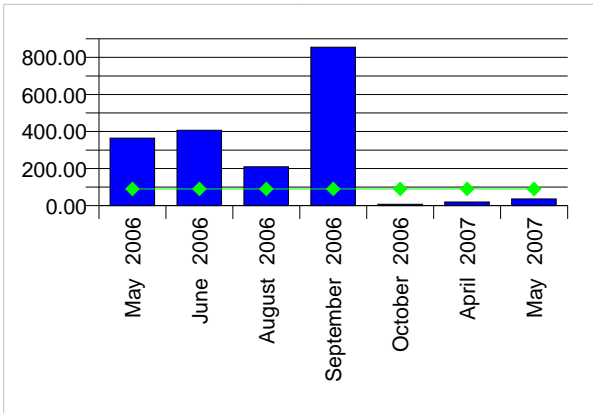

Physical Connection Permit

Physical Connection Permit

Month	Median	Days Allotted
June 2006	407.00	90.00
May 2006	364.50	90.00
April 2007	20.00	90.00
May 2007	36.00	90.00
August 2006	210.00	90.00
October 2006	7.50	90.00
September 2006	855.00	90.00