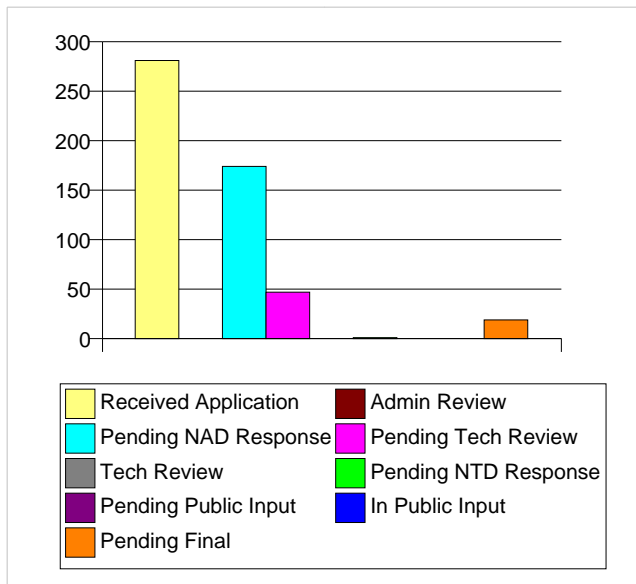

Physical Connection Permitting Dashboard as of 6/1/07

Physical Connection Permit Workload From 05/01/2006 to 05/31/2007

Physical Connection Permit Workload Details From 05/01/2006 to 05/31/2007

Month	In-Process	Back Log	Completed	Received	NAD's	NTD's
May 2006	14	3	2	13	3	0
June 2006	19	3	2	6	1	0
July 2006	24	3	0	6	2	0
August 2006	12	15	1	0	3	0
September 2006	12	17	7	4	2	0
October 2006	11	21	2	4	3	0
November 2006	14	21	0	3	0	0
December 2006	14	23	1	2	0	0
January 2007	21	25	0	9	2	0
February 2007	54	27	1	36	8	0
March 2007	237	29	0	185	84	0
April 2007	239	29	62	63	39	0
May 2007	207	30	80	49	69	0

Number of Pending Permit Applications in Each Step as of 6/1/07

Number of Pending Permit Applications in Each Step as of 6/1/07

Task*	Number of Permits
Received Application	281
Admin Review	0
Pending NAD Response	174
Pending Tech Review	47
Tech Review	0
Pending NTD Response	1
Pending Public Input	0
In Public Input	0
Pending Final	19