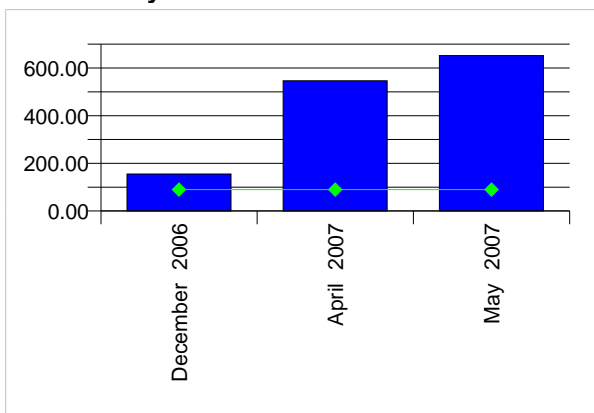

Median Permit Review Time for Renewed Physical Connection Permit

Month	Median	Days Allotted
April 2007	30.00	90.00

Median Review Time Details for New Physical Connection Permit